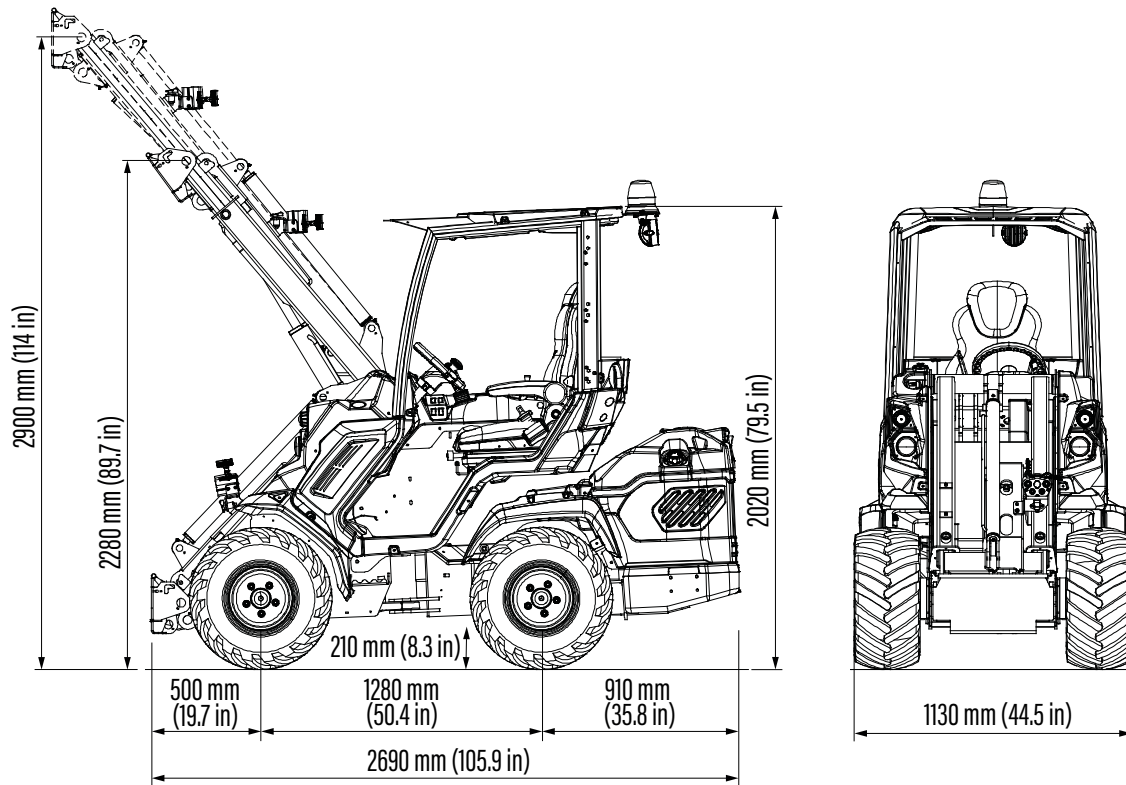

7 SERIES: 7.2 K

<http://tiny.cc/7seriesEN>

 MAX LIFTING CAPACITY 1380 kg	 ENGINE POWER 25 hp	 SPEED 9 km/h	 FLOW RATE 40 l/min	 LIFT HEIGHT 2,9 m
--	--	--	--	---

Model	7.2 K
Engine	Kubota D1305 - 3 cylinder - 1261 cc.
Emission Standard	Stage V and Tier 4 Final
Power (Iso Gross) / Torque	25 HP / 85 Nm @ 1700 rpm
Fuel	Diesel
Transmission	Hydrostatic
Drive speed (max.) ⁽¹⁾	9 km/h (5.6 mph)
Aux. hydraulics oil flow	40 l/min (10.5 GPM)
Max. lifting height	2,90 m (114 in)
Tipping load, max. ⁽²⁾	1725 kg (3803 lbs)
Lifting capacity straight, max. ⁽³⁾	1380 kg (3042 lbs)
Breakout force / 50 cm	1700 kg (3748 lbs)
Pushing force (c)	1690 kgf (1690 kp)
Average ground pressure (w/standard tires)	1099 kg/m ² (225 lbs/sqft)
Turning radius: inside/outside	825/2090 mm (32.5/82.3 in)
Standard tires (Tractor profile)	23X10.50-12 ET-25
Weight	1590 kg (3510 lbs)
Product Code	C962025

⁽¹⁾ Maximum speed that can be achieved with the largest diameter tires available, on a flat surface and machine without attachments.

⁽²⁾ Tipping limit, when the machine is straight, with rear weights and boom lifted just off the ground. Weight of attachment included.

Tires size	Height	Width
23X8.50-12	2020 mm (79.5 in)	1070 mm (42.2 in)
23X10.50-12 ET-25	2020 mm (79.5 in)	1130 mm (44.5 in)
26X12.00-12 ET-50	2040 mm (80.3 in)	1280 mm (50.4 in)
27X8.50-15	2080 mm (81.9 in)	1070 mm (42.1 in)
27X10.50-15	2080 mm (81.9 in)	1150 mm (45.3 in)